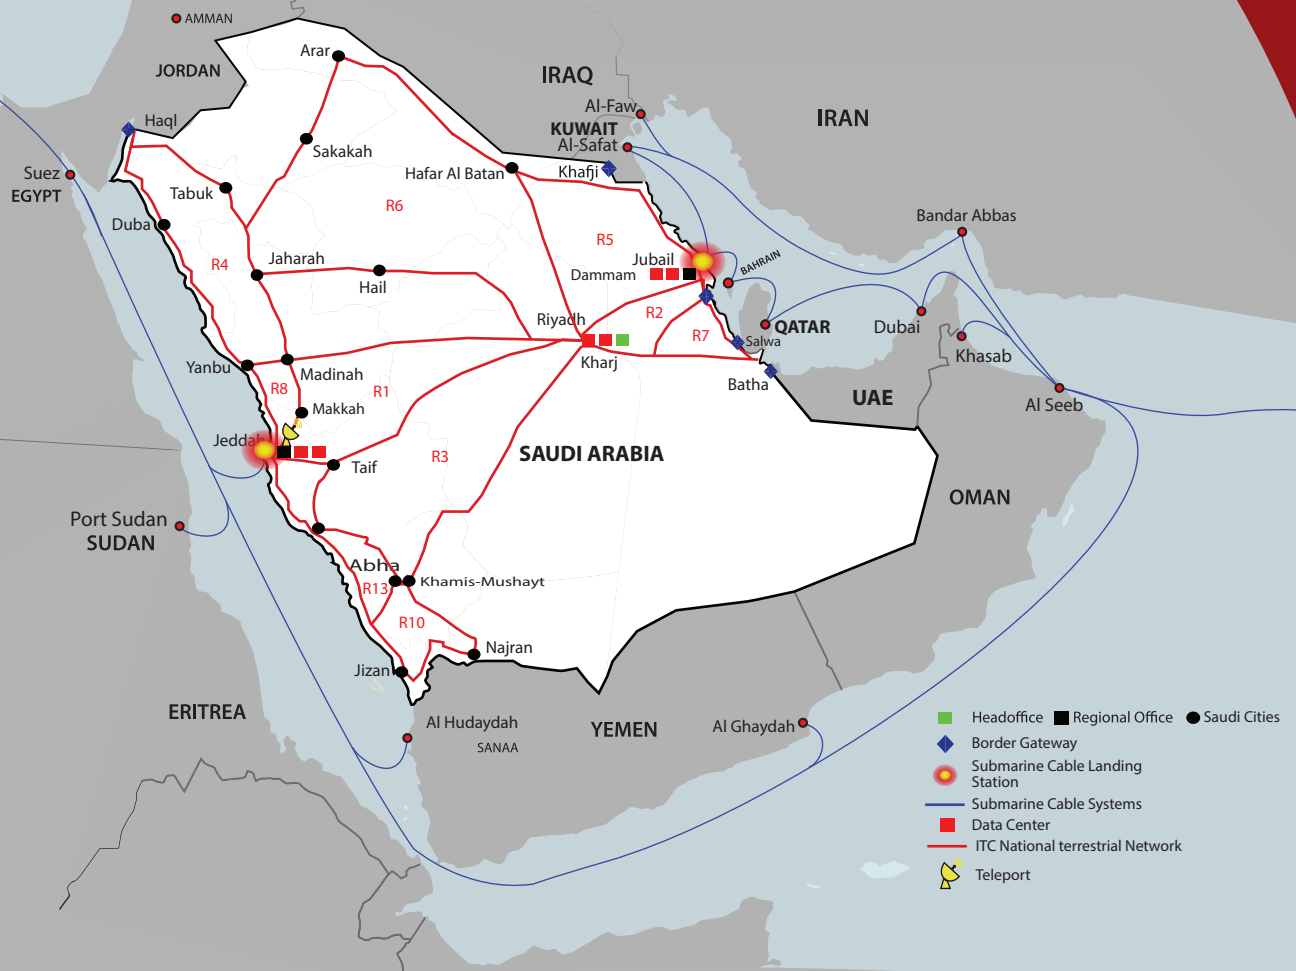

## Connect your business to the world

Fiber Local Loop, 17000 KM National Fiber, NNIs, Europe & Asia POPs  
Access to International Cables

### Within Saudi Arabia

### International Regional Reach

#### Border Gateways - Terrestrial

Five Border Gateways Jordan, UAE, Qatar, Bahrain and Kuwait.